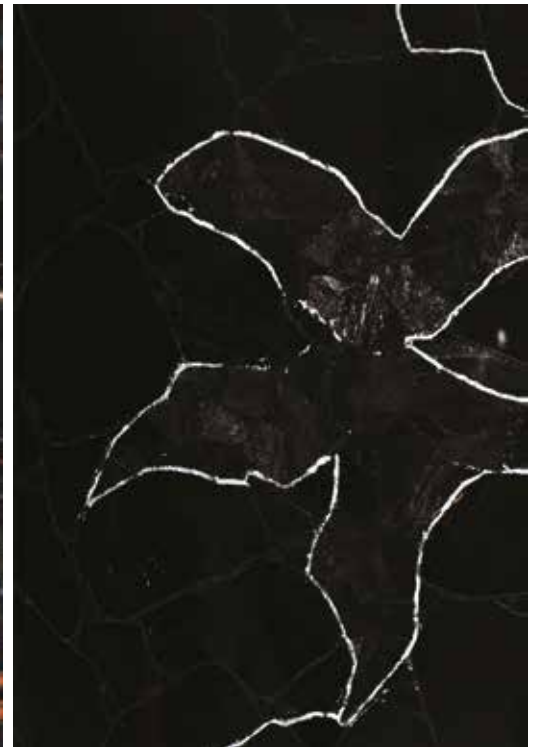

01

02

- 01
  tiger eye gold
- 02
  obsidian black with gold
- 03
  sodalite B
- 04
  malachite with gold
- 05
  jasper palisandru
- 06
  tiger eye blue
- 07
  obsidian black with silver
- 08
  lapis lazuli A
- 09
  quartz chocolate with gold
- 10
  tiger eye iron

06

07