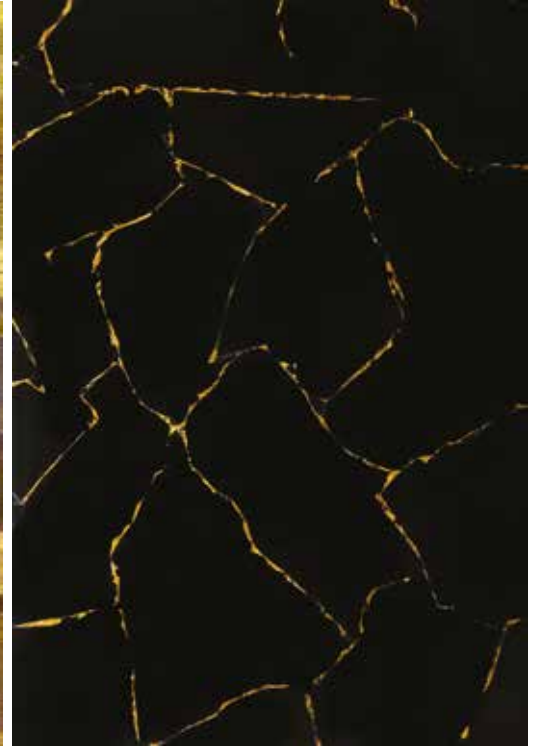

agate hypnosis design helix

agate phoenix backlit

01

02

- 01
tiger eye gold
- 02
obsidian black with gold
- 03
sodalite B
- 04
malachite with gold
- 05
jasper palisandru
- 06
tiger eye blue
- 07
obsidian black with silver
- 08
lapis lazuli A
- 09
quartz chocolate with gold
- 10
tiger eye iron